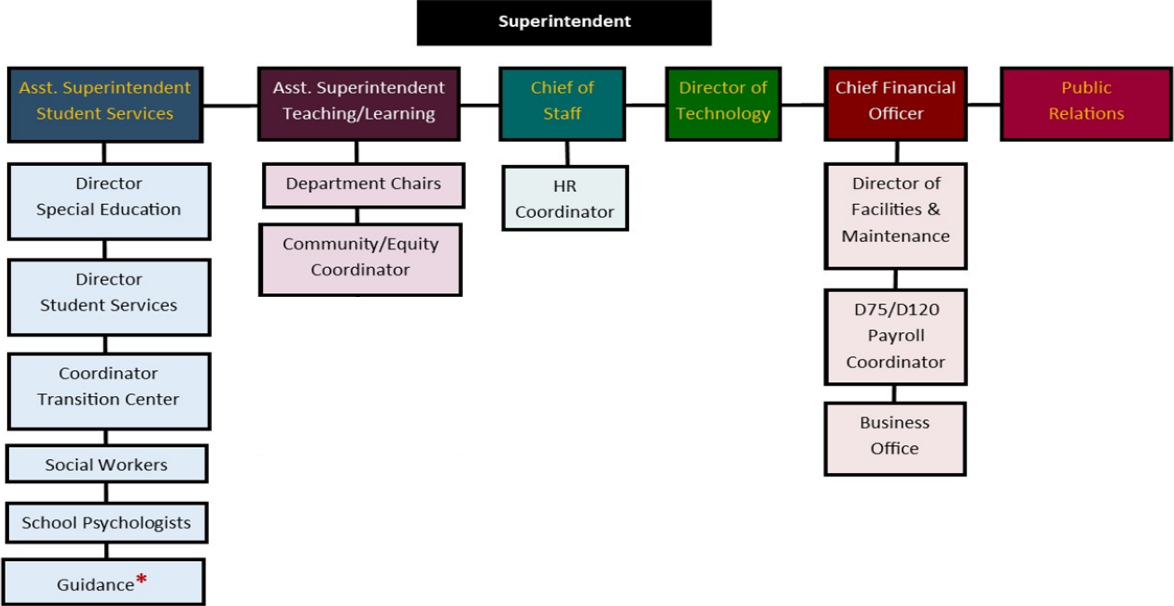

# Organizational Chart - District 120

\* Supervision of Guidance will be a collaboration between the Assistant Superintendent of Student Services and the Assistant Principal of Student Services.