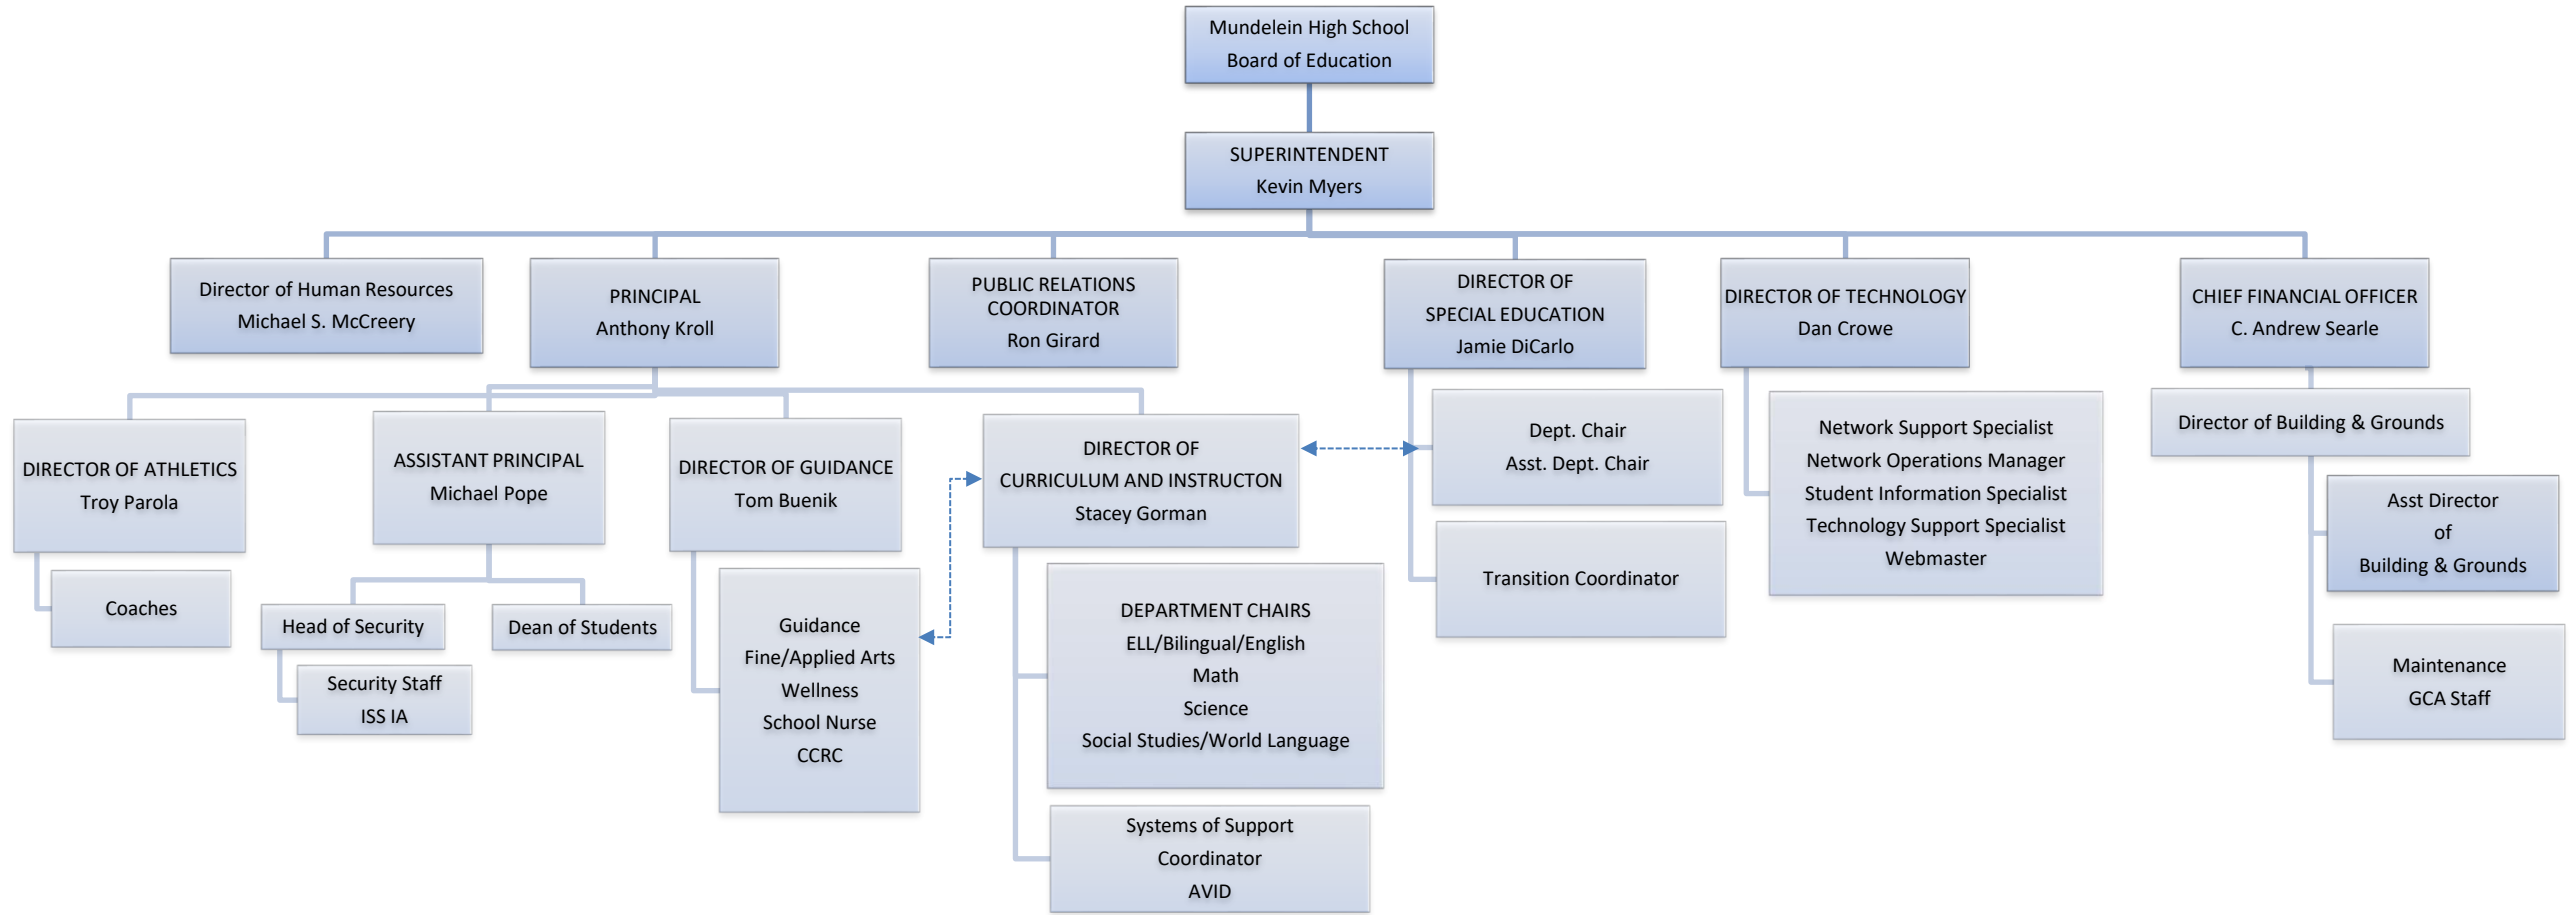

Mundelein High School D120 Organizational Chart

Administrative assistants and/or Instructional Assistants (IA's) will be evaluated by their direct supervisor

Community Coordinator will be evaluated by the principal

Parent Outreach Coordinator will be evaluated by the asst. principal