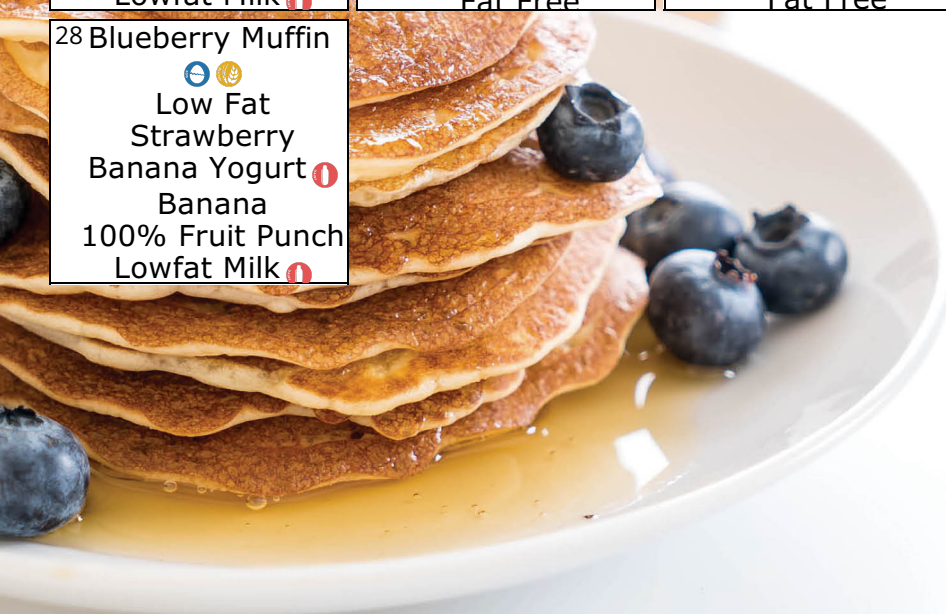

8 Lucky Charms Chocolate Graham Cracker Bits 🍪
Raisins 🍇
100% Apple Juice 🍏
Lowfat Milk 🥛
Fat Free

9 Chocolate Chip French Toast 🍞
Maple Syrup 🍷
Banana 🍌
100% Grape Juice 🍇
Lowfat Milk 🥛

10 Bagel 🍞
Jelly 🍷
Watermelon Craisins 🍓
100% Fruit Punch Lowfat Milk 🥛
Fat Free
Chocolate Milk 🍫

11 Mini Pancakes 🥞
Maple Syrup 🍷
Pineapple Tidbits 🍍
100% Very Berry Juice 🍇
Lowfat Milk 🥛
Fat Free

14 Banana Muffin 🍞
Animal Crackers 🍪
Orange Craisins 🍓
100% Apple Juice 🍏
Lowfat Milk 🥛
Fat Free

15 French Toast 🍞
Maple Syrup 🍷
Peaches 🍑
100% Grape Juice 🍇
Lowfat Milk 🥛
Fat Free

16 Cherrios Strawberry Yogurt 🍓
Banana 🍌
100% Fruit Punch Lowfat Milk 🥛
Fat Free
Chocolate Milk 🍫

17 Mini Waffles 🥞
Maple Syrup 🍷
Raisins 🍇
100% Very Berry Juice 🍇
Lowfat Milk 🥛
Fat Free

18 Cherry Strudel 🍷
Cinnamon Bug Bites 🍪
Watermelon Craisins 🍓
100% Orange Tangerine Juice 🍊

21 French Toast 🍞
Maple Syrup 🍷
Watermelon Craisins 🍓
100% Grape Juice 🍇
Lowfat Milk 🥛

22 Fruity Cheerios 🍷
Cinnamon Teddy Grahams 🍪
Banana 🍌
100% Orange Tangerine Juice 🍊
Lowfat Milk 🥛
Fat Free

23 Mini Pancakes 🥞
Maple Syrup 🍷
Orange Craisins 🍓
100% Very Berry Juice 🍇
Lowfat Milk 🥛
Fat Free

24 Lowfat Milk 🥛
Fat Free
Chocolate Milk 🍫
Maple Syrup 🍷
Mini Waffles 🥞
Cinnamon Applesauce 🍏

25 100% Apple Juice 🍏
Lowfat Milk 🥛
Fat Free
Chocolate Milk 🍫
Mini Cinni's 🍪
Pineapple Tidbits 🍍

28 Blueberry Muffin 🍞
Low Fat Strawberry Banana Yogurt 🍓
Banana 🍌
100% Fruit Punch Lowfat Milk 🥛

Icon Legend: 🍷 🍫 🍪 🍞 🍏 🍇 🍓 🍑 🍊 🍌 🍍 🍷 🍫 🍪 🍞 🍏 🍇 🍓 🍑 🍊 🍌 🍍

May Contain: 🍷 🍫 🍪 🍞 🍏 🍇 🍓 🍑 🍊 🍌 🍍 🍷 🍫 🍪 🍞 🍏 🍇 🍓 🍑 🍊 🍌 🍍