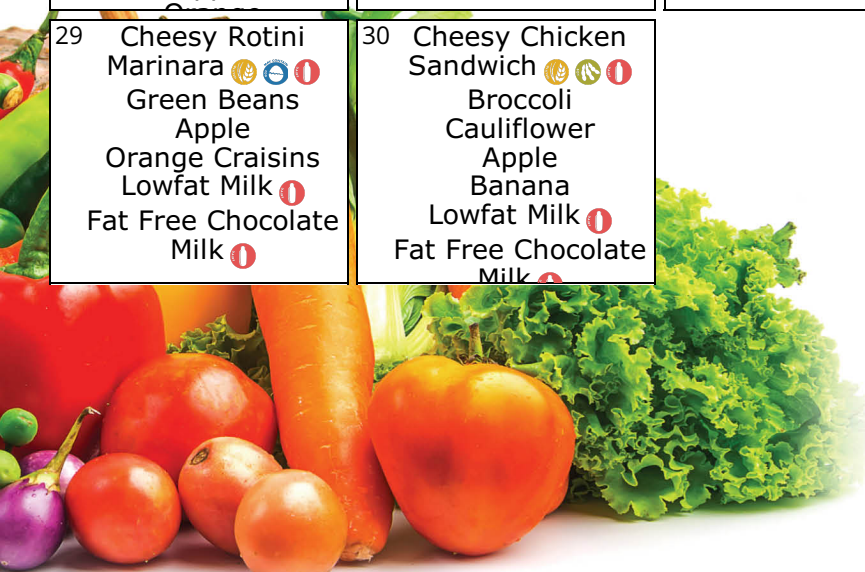

Now Serving Lunch

Mundelein High School

November 2021

Monday	Tuesday	Wednesday	Thursday	Friday
1 Hamburger 🍔 Broccoli 🥦 Crinkle Fries 🍟 Apple 🍏 Strawberry Craisins 🍓 Lowfat Milk 🥛 Fat Free Chocolate Milk 🍫	2 Rotini Marinara & Meatballs 🍝 Romaine Lettuce 🥬 Grape Tomatoes 🍅 Ranch Dressing 🥗 Apple 🍏 Banana 🍌 Lowfat Milk 🥛	3 All Beef Hot Dog 🌭 Low Sodium Ketchup 🍷 Mustard 🍷 Carrots 🥕 Crinkle Fries 🍟 Banana 🍌 Apple 🍏 Lowfat Milk 🥛	4 Chicken Tacos 🌮 Vegetarian Refried Beans 🍲 Salsa 🍷 Apple 🍏 Banana 🍌 Lowfat Milk 🥛 Fat Free Chocolate Milk 🍫	5 Breaded Chicken Strips 🍗 Dinner Roll 🍞 Celery Sticks 🥒 Ranch Dressing 🥗 Garden Salsa 🍷 Chips 🍟
8 Chicken Wings 🍗 Dinner Roll 🍞 Carrots 🥕 Celery Sticks 🥒 Cinnamon Goldfish 🐟 Crackers 🍪 Apple 🍏	9 French Bread Cheese Pizza 🍕 Broccoli 🥦 Cauliflower 🥦 Apple 🍏 Banana 🍌 Lowfat Milk 🥛 Fat Free Chocolate Milk 🍫	10 Walking Beef Tacos 🌮 Apple 🍏 Banana 🍌 Vegetarian Refried Beans 🍲 Lowfat Milk 🥛 Fat Free Chocolate Milk 🍫	11 Mini Chicken Corn Dogs 🌭 Crinkle Fries 🍟 Carrots 🥕 Apple 🍏 Banana 🍌 Lowfat Milk 🥛 Fat Free Chocolate Milk 🍫	12 
15 Cheese Ravioli Marinara 🍝 Garlic Breadstick 🍞 Broccoli 🥦 Apple 🍏 Orange 🍊 Lowfat Milk 🥛 Fat Free Chocolate Milk 🍫	16 Cheesy Meatball Sub 🍝 Romaine Lettuce 🥬 Grape Tomatoes 🍅 Apple 🍏 Banana 🍌 Lowfat Milk 🥛 Fat Free Chocolate Milk 🍫	17 BBQ Chicken Sandwich 🌭 Vegetarian Baked Beans 🍲 Carrots 🥕 Apple 🍏 Banana 🍌 Lowfat Milk 🥛 Fat Free Chocolate Milk 🍫	18 Cheesy Beef Nachos 🌮 Jalapeno Peppers 🌶️ Salsa 🍷 Shredded Lettuce 🥬 Apple 🍏 Banana 🍌 Lowfat Milk 🥛 Fat Free Chocolate Milk 🍫	19 Chicken Philly Wrap 🌯 Crinkle Fries 🍟 Apple 🍏 Orange 🍊 Lowfat Milk 🥛 Fat Free Chocolate Milk 🍫
22 Cheese Pizza 🍕 Romaine Lettuce 🥬 Grape Tomatoes 🍅 Cucumbers 🥒 Ranch Dressing 🥗 Apple 🍏	23 Chicken Taco Salad 🌮 Apple 🍏 Banana 🍌 Salsa 🍷 Lowfat Milk 🥛 Fat Free Chocolate Milk 🍫	24 	25 	26 
29 Cheesy Rotini Marinara 🍝 Green Beans 🥬 Apple 🍏 Orange Craisins 🍓 Lowfat Milk 🥛 Fat Free Chocolate Milk 🍫	30 Cheesy Chicken Sandwich 🌭 Broccoli 🥦 Cauliflower 🥦 Apple 🍏 Banana 🍌 Lowfat Milk 🥛 Fat Free Chocolate Milk 🍫			