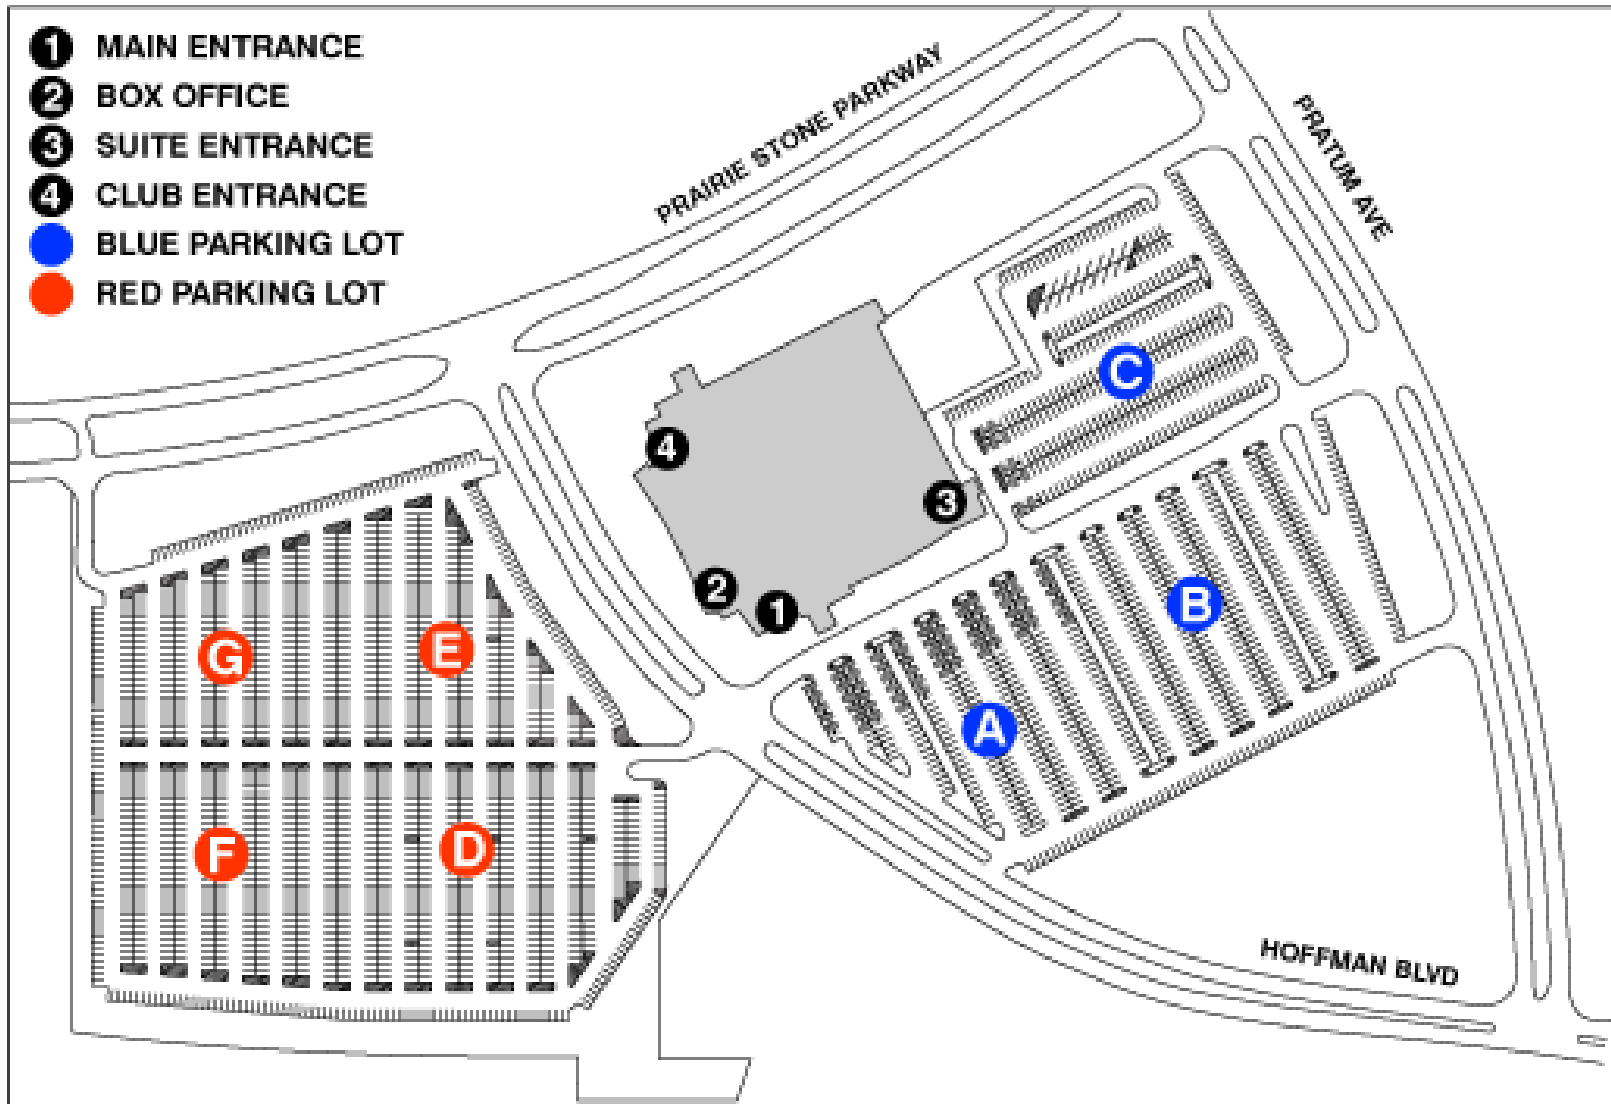

There are 3200 on-site parking spots at the Sears Centre Arena. The lots are accessible off of Prairie Stone Pkwy, Hoffman Blvd, and Pratum Ave. Once inside, Prairie Stone signage and parking attendants will direct you to the closest lot.

Graduates should park in Parking Lot “C” and enter through Entrance “3” (Club Entrance)

Parents should park in Parking Lots “A” and “B” and enter through Entrance “1” (Main Entrance). The Main Entrance is handicapped accessible, and there are designated handicapped seating areas.